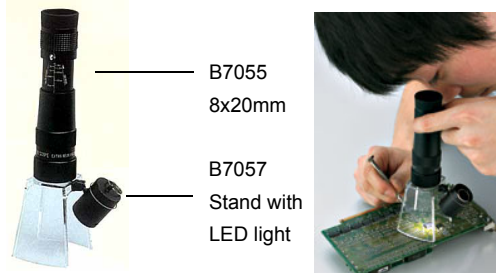

B7055 8x20mm
B7057 Stand with LED light

Model	B7051	B7052	B7053	B7054	B7055	B7057
Magnification	2.8X9mm	4.2x10mm	4x12mm	6x16mm	8x20mm	About 3x
Near focus distance	15cm	20cm	20cm	23cm	30cm	
Field of view (degree)	12.5	10	12.5	9.3	6.8	
Height	46mm	51mm	58mm	72mm	98mm	87mm
Width	22mm	22mm	31mm	31mm	34mm	62mm
Weight	28g	30g	55g	65g	112g	65g
Magnification with LED stand	N/A	N/A	12x	18x	24x	

*MADE IN JAPAN

SPOTTING SCOPES

Waterproof
Fully multi-coated optics
BaK-4 prisms

Phase coated on prisms (45° inclined type)
Black rubber covered body